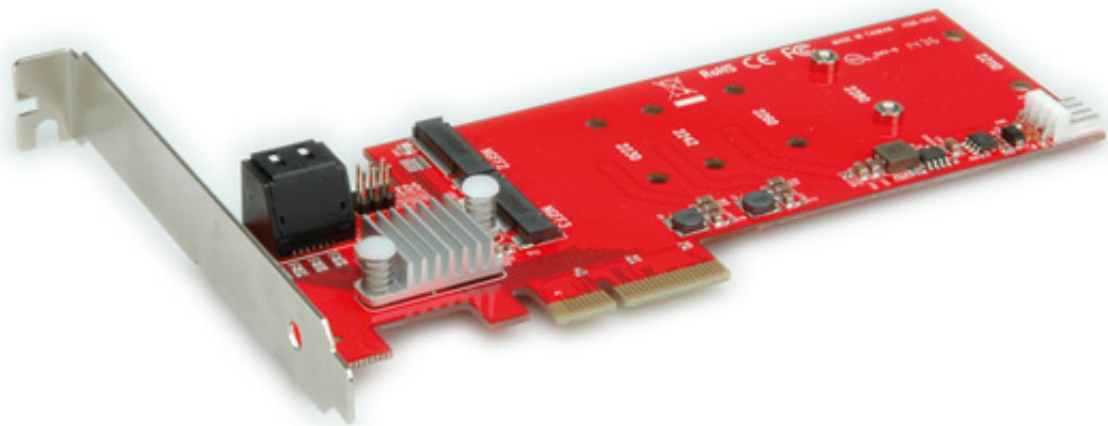

**Datenblatt - Fiche technique - Data sheet**

**15.06.2119**

**ROLINE PCIe Adapter RAID, 2x M.2+2x SATA,**

**ROLINE Adaptateur PCIe RAID, 2x M.2+2x SATA,**

**ROLINE PCIe Adapter RAID, 2x M.2+2x SATA,**

**Item no.: 15.06.2119**

**ROLINE PCIe Adapter RAID, 2x M.2+ 2x SATA**

## Features:

- Hardware PCIe RAID Adapter 2x M.2 NGFF SSD + 2x SATA
- Supports 6Gbit/s, 3Gbit/s SATA based M.2 NGFF 110mm, 80mm, 60mm, 42mm, 30mm SSD
- M.2 NGFF type 22110-D5-B connector on board and 2x 7pin SATA connector
- Movable M.2 NGFF stand-off and multiple plated-holes supports type 22110, 2280, 2260, 2242 and 2230 SSD
- Supports dual-sided SSD module 1.5mm component height on the top and bottom side
- 2x 7pin SATA connectors on board
- Supports max 7 drives and M.2 NGFF SSD connected
- Transparent to the operating system and no driver required
- Supports: Windows 7 / 8 / Vista / Server 2008 / 2012 (64bit / 32bit), and Mac OS 10.x