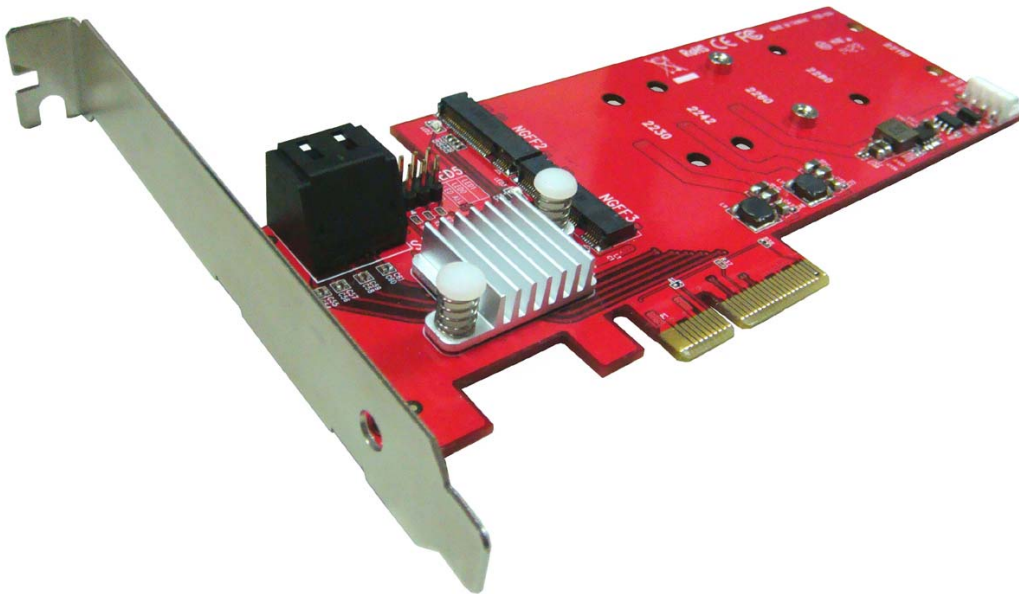

**Datenblatt - Fiche technique - Data sheet**

**15.06.2119**

**ROLINE PCIe Adapter RAID, 2x M.2+2x SATA,**

**ROLINE Adaptateur PCIe RAID, 2x M.2+2x SATA,**

**ROLINE PCIe Adapter RAID, 2x M.2+2x SATA,**

**Item no.: 15.06.2119**

**ROLINE PCIe Adapter RAID, 2x M.2+ 2x SATA**

## Features:

- Hardware PCIe RAID Adapter 2x M.2 NGFF SSD + 2x SATA
- Supports 6Gbit/s, 3Gbit/s SATA based M.2 NGFF 110mm, 80mm, 60mm, 42mm, 30mm SSD
- M.2 NGFF type 22110-D5-B connector on board and 2x 7pin SATA connector
- Movable M.2 NGFF stand-off and multiple plated-holes supports type 22110, 2280, 2260, 2242 and 2230 SSD
- Supports dual-sided SSD module 1.5mm component height on the top and bottom side
- 2x 7pin SATA connectors on board
- Supports max 7 drives and M.2 NGFF SSD connected
- Transparent to the operating system and no driver required
- Supports: Windows 7 / 8 / Vista / Server 2008 / 2012 (64bit / 32bit), and Mac OS 10.x